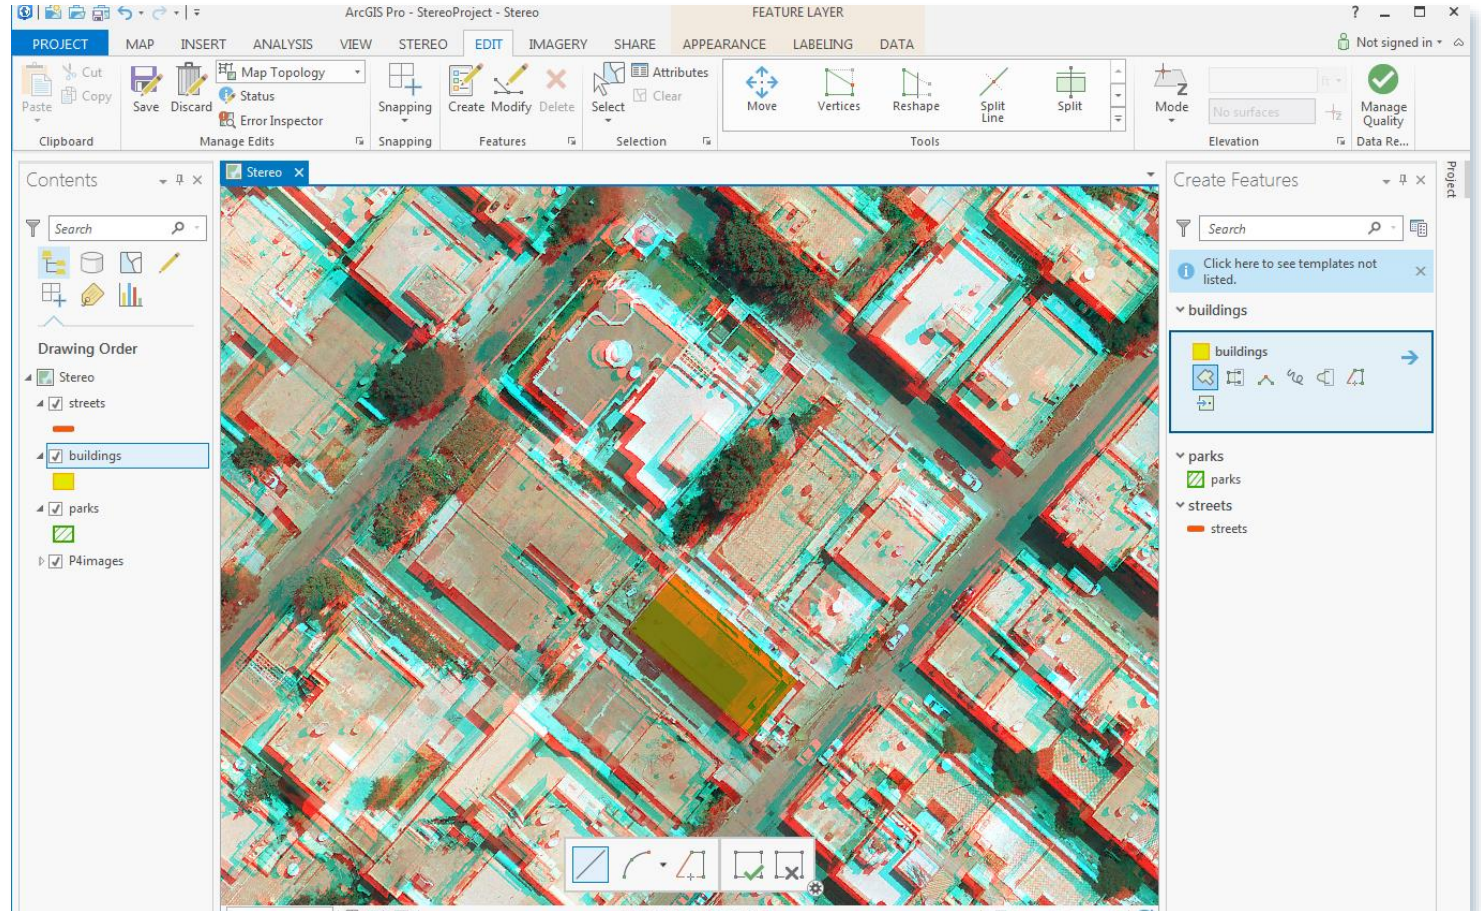

## Mittelfristig

Network Management

Parcel Management

Representations

Tables in Layout

Stereo View

Full Motion Video

Real-Time Streaming

# ArcGIS Pro Road Ahead